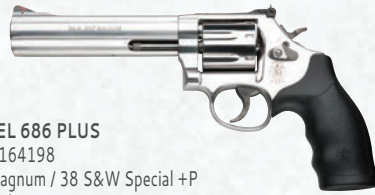

MODEL 686 PLUS
SKU: 164198
357 Magnum / 38 S&W Special +P
7 Rounds
6.0" Barrel