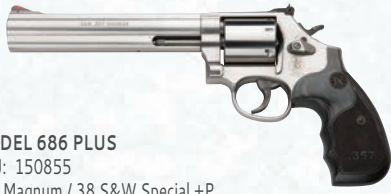

MODEL 686 PLUS
SKU: 150855
357 Magnum / 38 S&W Special +P
7 Rounds
7.0" Barrel
3-5-7 MAGNUM SERIES CUSTOM WOOD GRIP