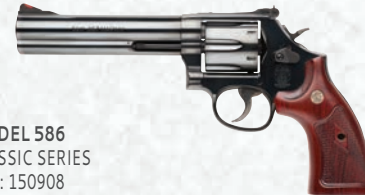

MODEL 586 CLASSIC SERIES
SKU: 150908
357 Magnum / 38 S&W Special +P
6 Rounds
6.0" Barrel
*CLASSIC STYLE THUMBPIECE
COLOR CASE HARDENED TRIGGER & HAMMER*