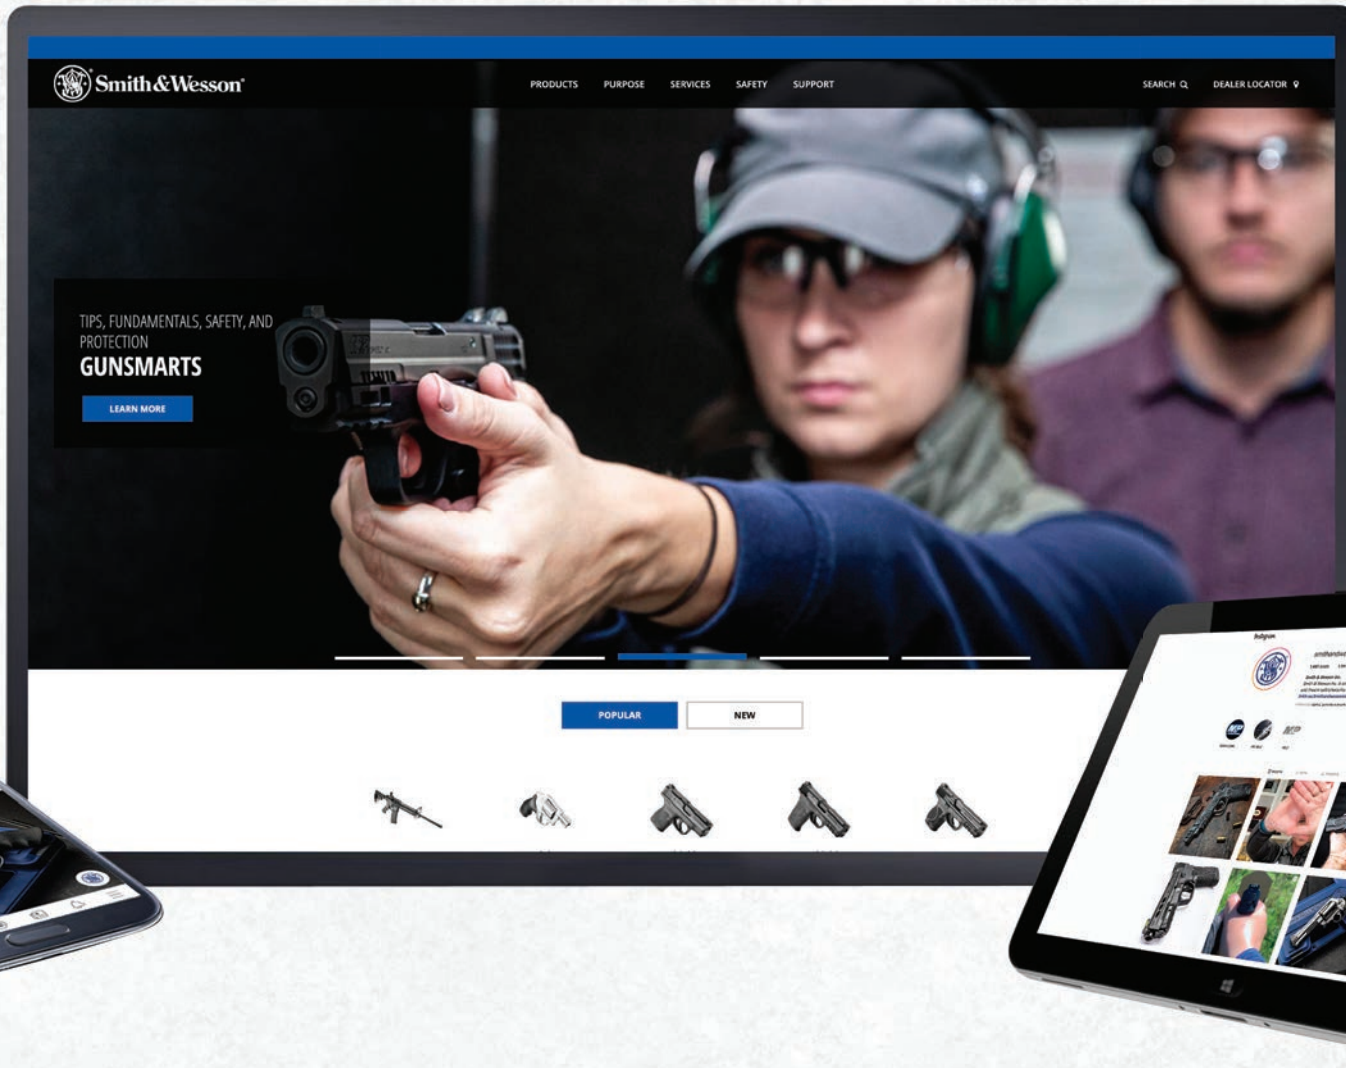

## M&P® 10 Rifle - 308 Win MSRP

432180000	5 Round, Black	\$38.00
432170000	10 Round, Black	\$38.00

 smith-wesson.com

 /smithwessoninc

 /smithwessoninc

 /smithwessoninc

 /smithwessoninc

**THE TRADEMARKS IDENTIFIED IN THIS CATALOG ARE OWNED BY SMITH & WESSON INC., OR BY THEIR RESPECTIVE OWNERS, INCLUDING:**