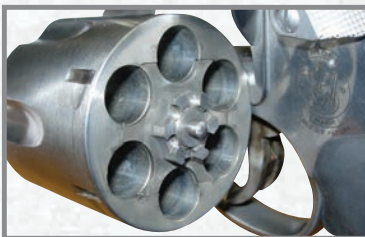

MASTER REVOLVER ACTION PACKAGE

- Trigger Stop
- Chamfer Charge Holes
- Polish Rebound Spring, Yoke, Hammer Stud and Barrel Bosses
- Detail Lockwork Surfaces
- Stone Hammer & Trigger Contact Areas
- Test Fire for Function
- $165

FINISHING REVOLVERS

- High Bright Polish (Blue/Stainless) $275.
- Standard Polish & Blue $220.
- Glass Bead Blue & Stainless Steel $175.

FINISHING PISTOLS

- High Bright Polish $275.
- Bead Blast Stainless (Slide) $110
- Bead Blast & Blue (Frame) $110
- Bead Blast Stainless (Frame) $110
- Bead Blast & Blue (Entire) $170
- Bead Blast Stainless (Entire) $170
- Anodize - Aluminum Frame $150 (3rd Generation & Newer)

Smith & Wesson® Performance Center® gunsmithing services prices subject to change without notice.