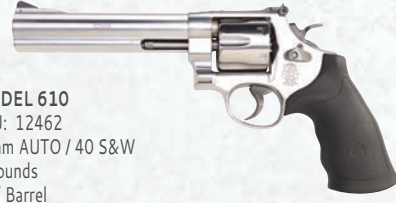

## LARGE (N) FRAME REVOLVERS

**MODEL 610**  
SKU: 12463  
10mm AUTO / 40 S&W  
6 Rounds  
4.0" Barrel  
*INCLUDES MOON CLIPS*

**MODEL 610**  
SKU: 12462  
10mm AUTO / 40 S&W  
6 Rounds  
6.5" Barrel  
*INCLUDES MOON CLIPS*